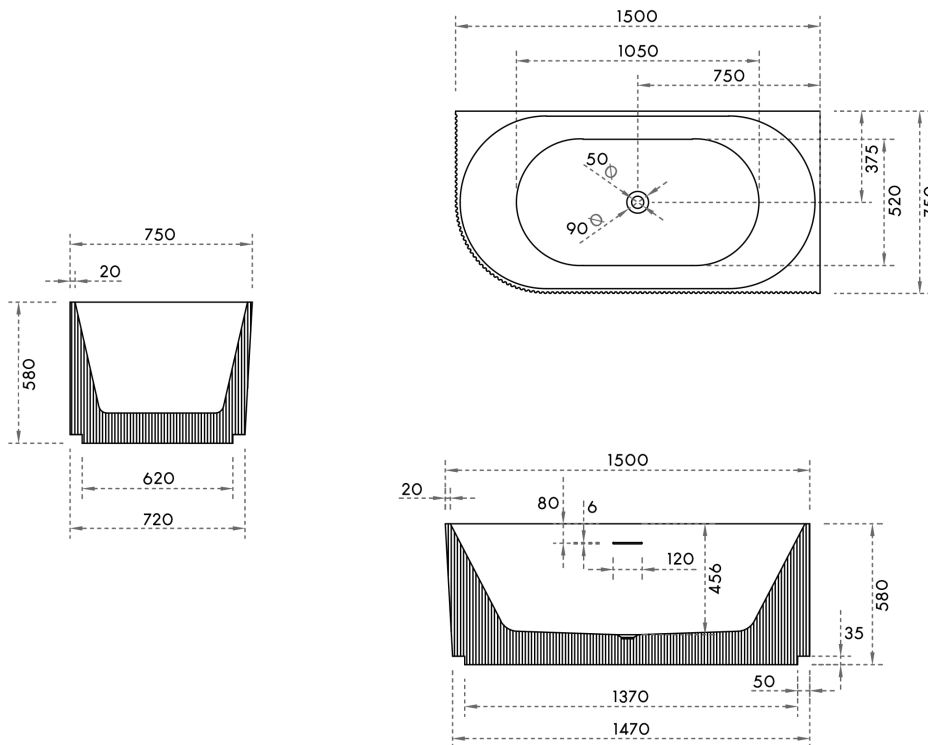

SPECIFICATION SHEET

FLUTE 1500 Back to Corner (Right) Freestanding Bath

SKU: BTH-AR-7683MWL FLUTE 1500

Material	Acrylic
Installation	Back to Corner
Width	1500mm
Depth	750mm
Height	580mm
Adjustable Feet	Yes
Waste Size	40mm
Overflow	Yes
Colour	White
Finish	Matte White
Size Options	W 1500 or 1700mm
Configuration Options	Back to Left/Right Corner

Acrylic Bath with Fiberglass Resin Backing

Double Wall Construction for Extra Insulation

Metal Support Frame

5 Year Warranty