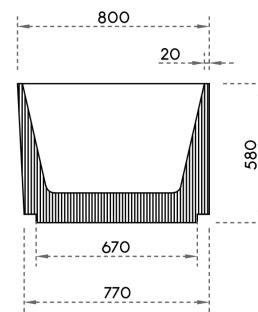

SPECIFICATION SHEET

FLUTE 1700 Back to Corner (Left) Freestanding Bath
SKU: BTH-AR-7683MWL FLUTE 1700

Material	Acrylic
Installation	Back to Corner
Width	1700mm
Depth	800mm
Height	580mm
Adjustable Feet	Yes
Waste Size	40mm
Overflow	Yes
Colour	White
Finish	Matte White
Size Options	W 1500 or 1700mm
Configuration Options	Back to Left/Right Corner