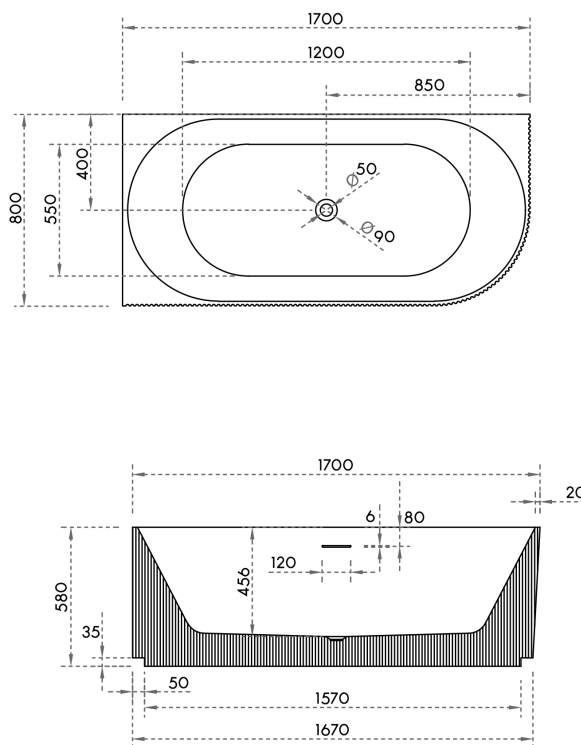

SPECIFICATION SHEET

FLUTE 1700 Back to Corner (Left) Freestanding Bath
SKU: BTH-AR-7683MWL FLUTE 1700

Material	Acrylic
Installation	Back to Corner
Width	1700mm
Depth	800mm
Height	580mm
Adjustable Feet	Yes
Waste Size	40mm
Overflow	Yes
Colour	White
Finish	Matte White
Size Options	W 1500 or 1700mm
Configuration Options	Back to Left/Right Corner

Acrylic Bath with Fiberglass Resin Backing

Double Wall Construction for Extra Insulation

Metal Support Frame

5 Year Warranty