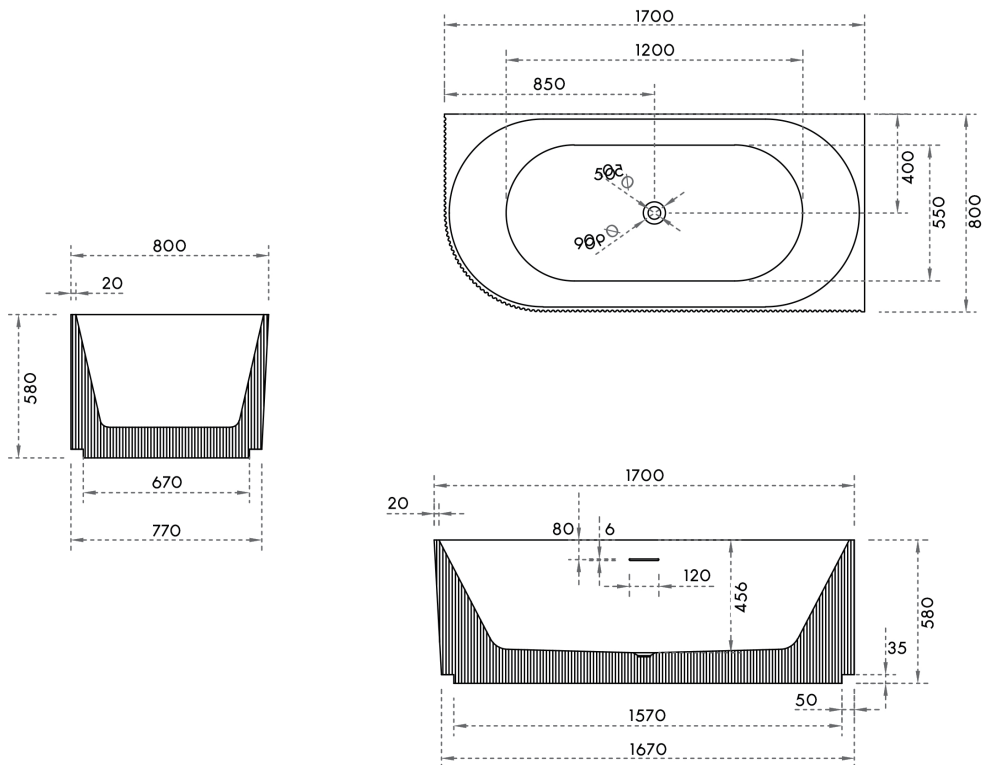

SPECIFICATION SHEET

FLUTE 1700 Back to Corner (Right) Freestanding Bath
SKU: BTH-AR-7683MWL FLUTE 1700

Material	Acrylic
Installation	Back to Corner
Width	1700mm
Depth	800mm
Height	580mm
Adjustable Feet	Yes
Waste Size	40mm
Overflow	Yes
Colour	White
Finish	Matte White
Size Options	W 1500 or 1700mm
Configuration Options	Back to Left/Right Corner

Acrylic Bath with Fiberglass Resin Backing

Double Wall Construction for Extra Insulation

Metal Support Frame

5 Year Warranty