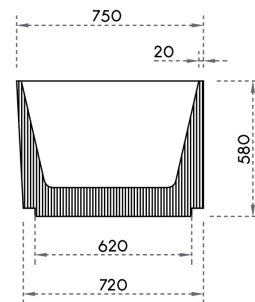

SPECIFICATION SHEET

FLUTE 1500 Back to Wall Freestanding Bath
SKU: BTH-AR-7686MW FLUTE EDGE 1500

| | |
|------------------------|-------------------------|
| Material | Sanitary Grade Acrylic |
| Installation | Back to Wall |
| Width | 1500mm |
| Depth | 750mm |
| Height | 580mm |
| Adjustable Feet | Yes |
| Waste Size | 40mm |
| Overflow | Yes |
| Colour | White |
| Finish | Matte |
| Size Options | W 1500 or 1700mm |