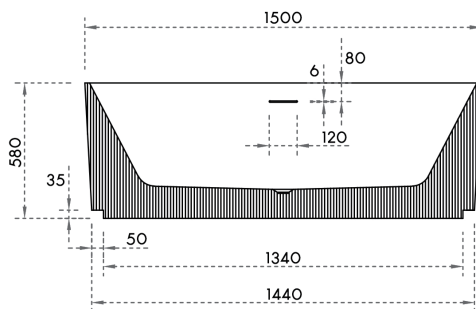

SPECIFICATION SHEET

FLUTE 1500 Back to Wall Freestanding Bath
SKU: BTH-AR-7686MW FLUTE EDGE 1500

| | |
|------------------------|-------------------------|
| Material | Sanitary Grade Acrylic |
| Installation | Back to Wall |
| Width | 1500mm |
| Depth | 750mm |
| Height | 580mm |
| Adjustable Feet | Yes |
| Waste Size | 40mm |
| Overflow | Yes |
| Colour | White |
| Finish | Matte |
| Size Options | W 1500 or 1700mm |

Acrylic Bath with Fiberglass Resin Backing

Metal Support Frame

Double Wall Construction for Extra Insulation

5 Year Warranty