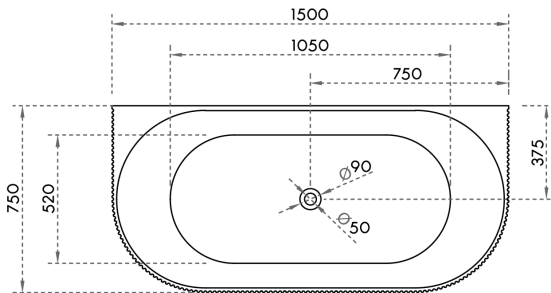

SPECIFICATION SHEET

FLUTE 1500 Back to Wall Freestanding Bath
SKU: BTH-AR-7686MW FLUTE EDGE 1500

| | |
|------------------------|-------------------------|
| Material | Sanitary Grade Acrylic |
| Installation | Back to Wall |
| Width | 1500mm |
| Depth | 750mm |
| Height | 580mm |
| Adjustable Feet | Yes |
| Waste Size | 40mm |
| Overflow | Yes |
| Colour | White |
| Finish | Matte |
| Size Options | W 1500 or 1700mm |