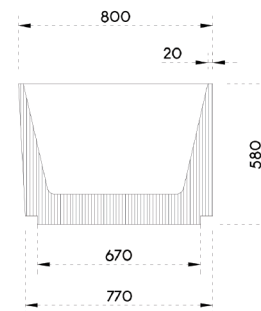

SPECIFICATION SHEET

FLUTE 1700 Back to Wall Freestanding Bath

SKU: BTH-AR-7686MW FLUTE EDGE 1700

Material	Sanitary Grade Acrylic
Installation	Back to Wall
Width	1700mm
Depth	800mm
Height	580mm
Adjustable Feet	Yes
Waste Size	40mm
Overflow	Yes
Colour	White
Finish	Matte
Size Options	W 1500 or 1700mm

Acrylic Bath with Fiberglass Resin Backing

Double Wall Construction for Extra Insulation

Metal Support Frame

5 Year Warranty

www.toptilebathrooms.co.nz

Dimensions are approximate.
Refer to www.toptilebathrooms.co.nz/warranty for full warranty details.