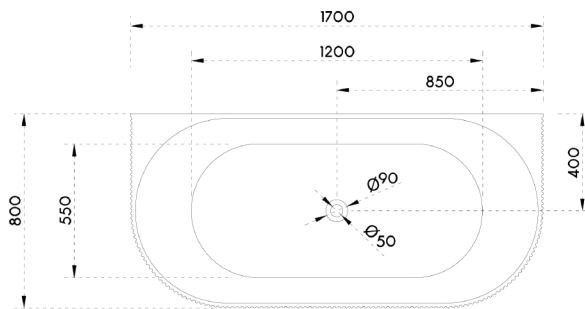

SPECIFICATION SHEET

FLUTE 1700 Back to Wall Freestanding Bath

SKU: BTH-AR-7686MW FLUTE EDGE 1700

Material	Sanitary Grade Acrylic
Installation	Back to Wall
Width	1700mm
Depth	800mm
Height	580mm
Adjustable Feet	Yes
Waste Size	40mm
Overflow	Yes
Colour	White
Finish	Matte
Size Options	W 1500 or 1700mm

Acrylic Bath with Fiberglass Resin Backing

Double Wall Construction for Extra Insulation

Metal Support Frame

5 Year Warranty

www.toptilebathrooms.co.nz

Dimensions are approximate.
Refer to www.toptilebathrooms.co.nz/warranty for full warranty details.