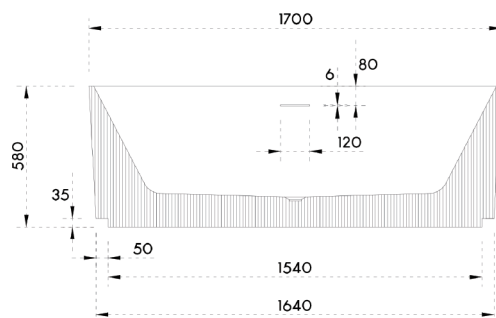

SPECIFICATION SHEET

FLUTE 1700 Back to Wall Freestanding Bath

SKU: BTH-AR-7686MW FLUTE EDGE 1700

Material	Sanitary Grade Acrylic
Installation	Back to Wall
Width	1700mm
Depth	800mm
Height	580mm
Adjustable Feet	Yes
Waste Size	40mm
Overflow	Yes
Colour	White
Finish	Matte
Size Options	W 1500 or 1700mm

Acrylic Bath with Fiberglass Resin Backing

Double Wall Construction for Extra Insulation

Metal Support Frame

5 Year Warranty

www.toptilebathrooms.co.nz

Dimensions are approximate.
Refer to www.toptilebathrooms.co.nz/warranty for full warranty details.