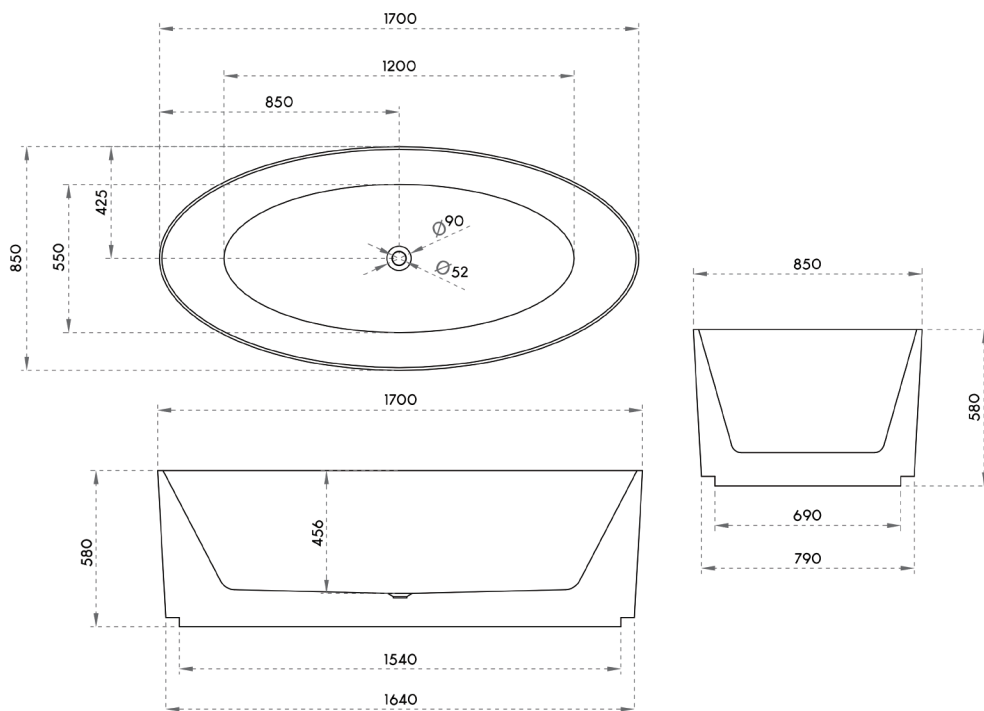

SPECIFICATION SHEET

FLUTE OVAL 1700 Fluted Freestanding Bath

SKU: BTH-AR-7687MW FLUTE OVAL 1700

Material	Sanitary Grade Acrylic
Installation	Freestanding
Width	1700mm
Depth	850mm
Height	580mm
Adjustable Feet	Yes
Waste Size	40mm
Overflow	No
Colour	White
Finish	Matte White

Acrylic Bath with Fiberglass Resin Backing

Double Wall Construction for Extra Insulation

Metal Support Frame

5 Year Warranty

www.toptilebathrooms.co.nz

Dimensions are approximate.
Refer to www.toptilebathrooms.co.nz/warranty for full warranty details.