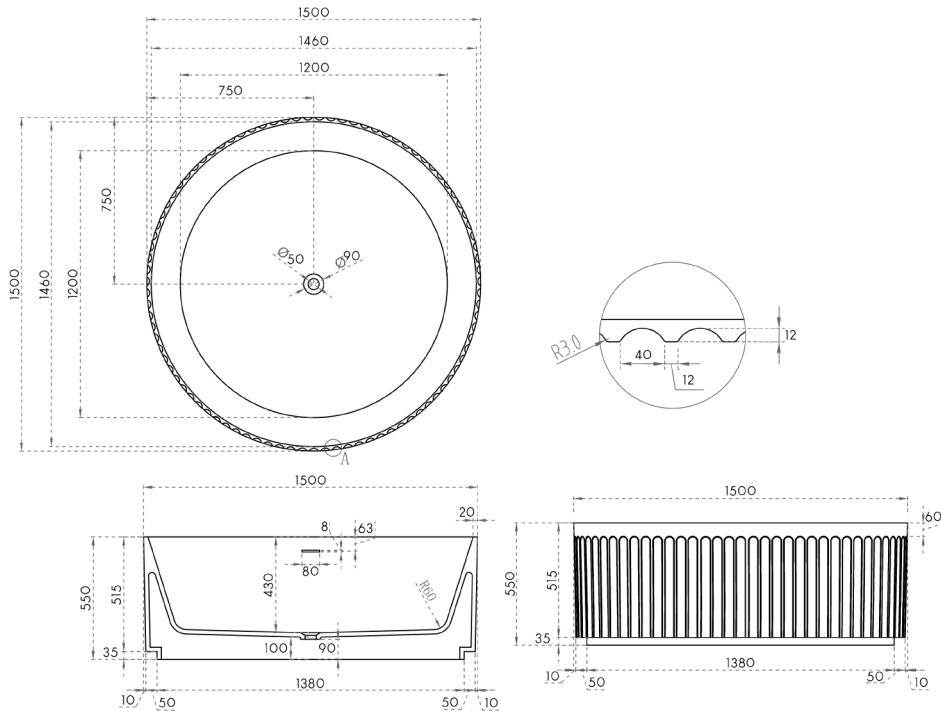

**SPECIFICATION SHEET**

**GESSØ 1500 Fluted Round Freestanding Bath**  
SKU: BTH-ARCS-8119 GESSØ 1500

<b>Material</b>	Composite Stone
<b>Installation</b>	Freestanding
<b>Width</b>	1500mm
<b>Depth</b>	1500mm
<b>Height</b>	550mm
<b>Waste Size</b>	40mm
<b>Weight</b>	155kg
<b>Overflow</b>	With
<b>Colour</b>	White
<b>Finish</b>	Matte White

Acrylic Bath with Fiberglass Resin Backing

Double Wall Construction for Extra Insulation

Metal Support Frame

5 Year Warranty

[www.toptilebathrooms.co.nz](http://www.toptilebathrooms.co.nz)

Dimensions are approximate.  
Refer to [www.toptilebathrooms.co.nz/warranty](http://www.toptilebathrooms.co.nz/warranty) for full warranty details.