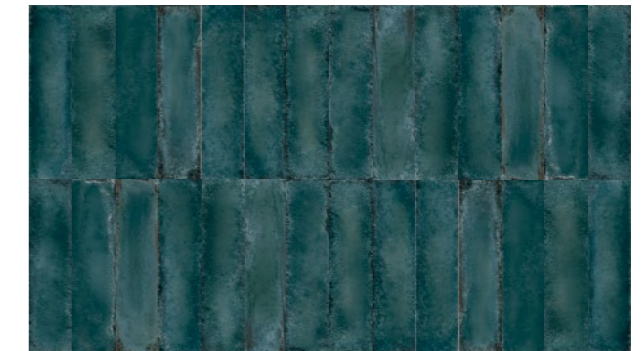

EJA5 Green Lux ● 67
85 patterns