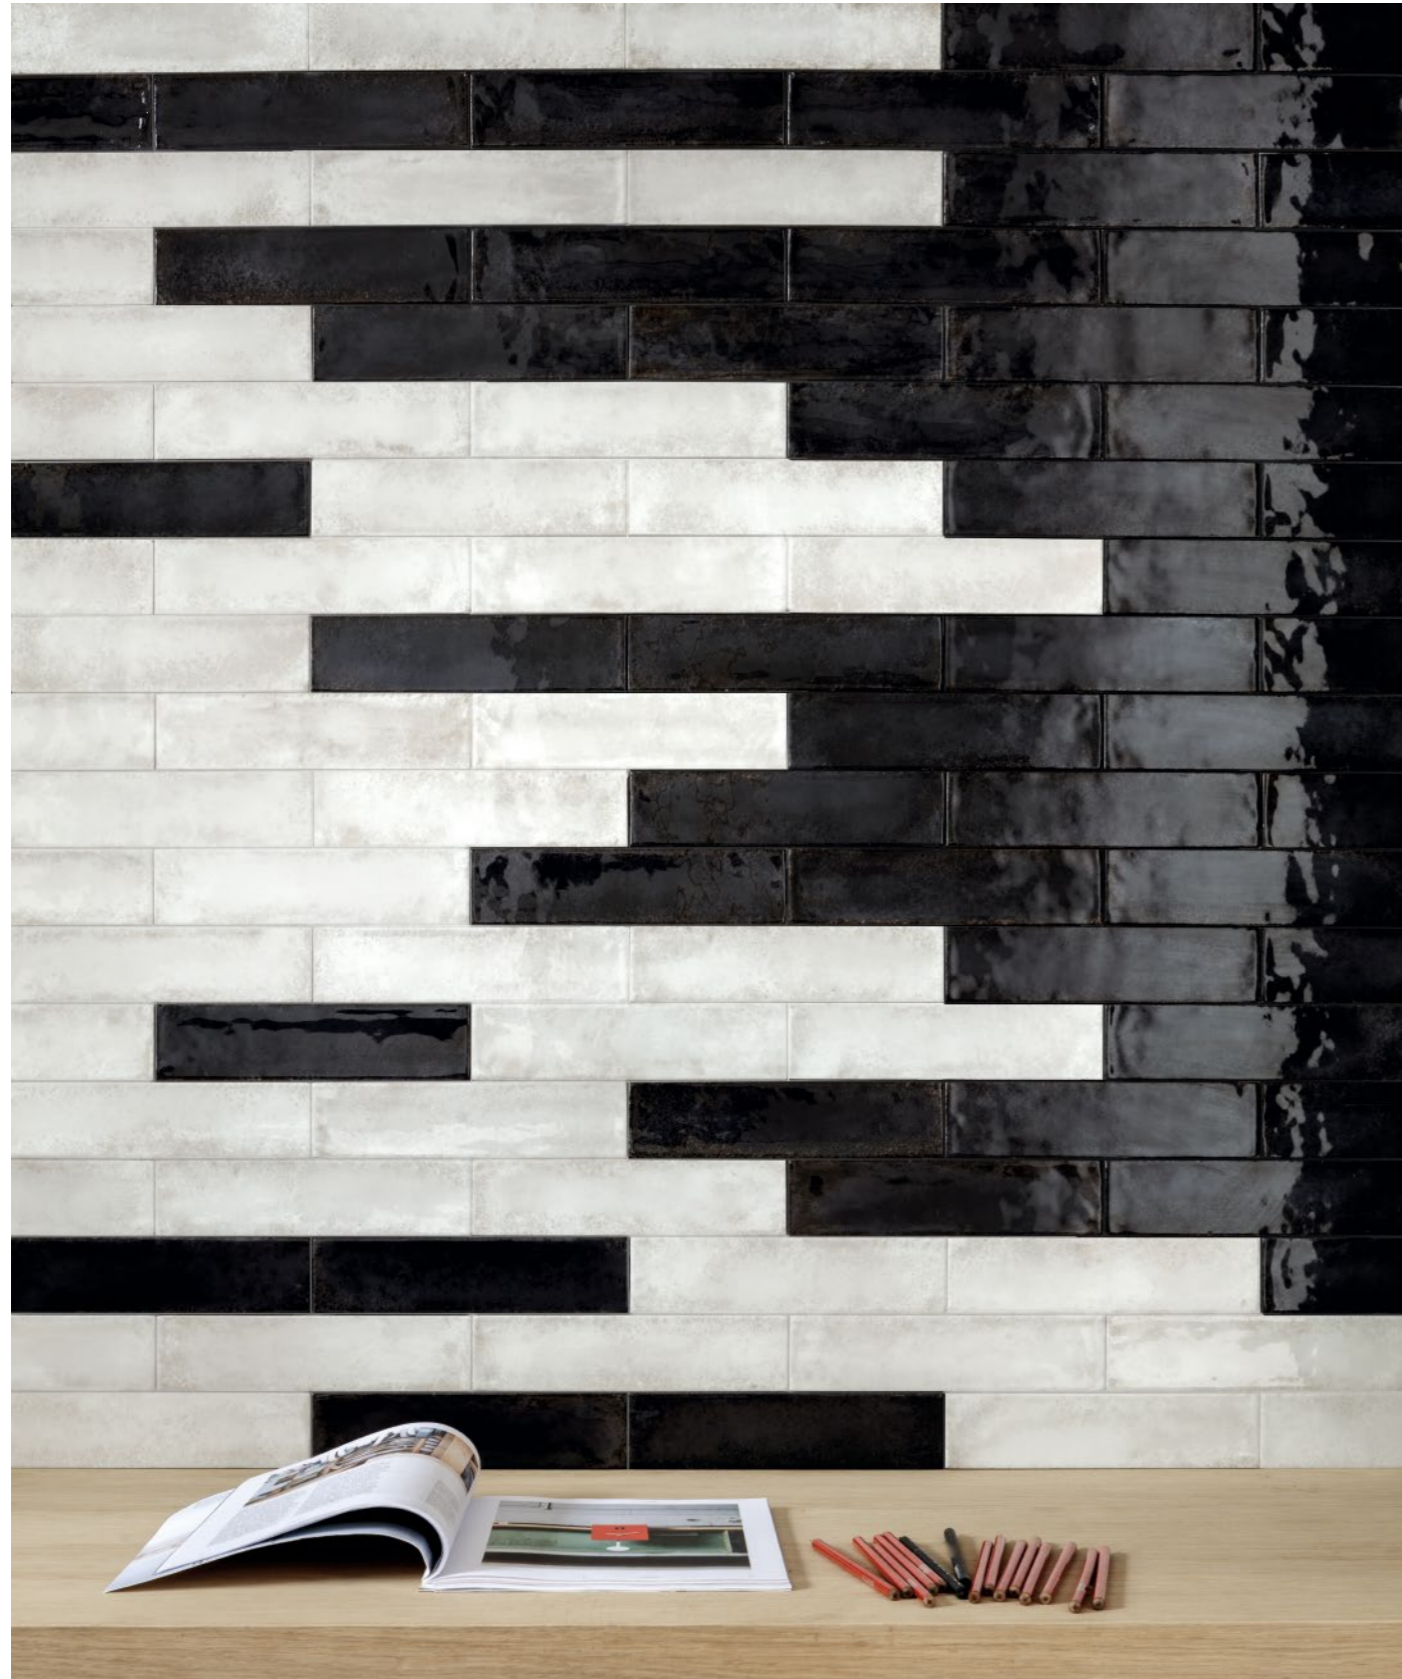

METAL BRICK

Metalbrick
White Lux - Black Lux
6x24 - 2³/₈" x 9⁷/₁₆"

Dark
60x120 - 23⁵/₈" x 47¹/₄"