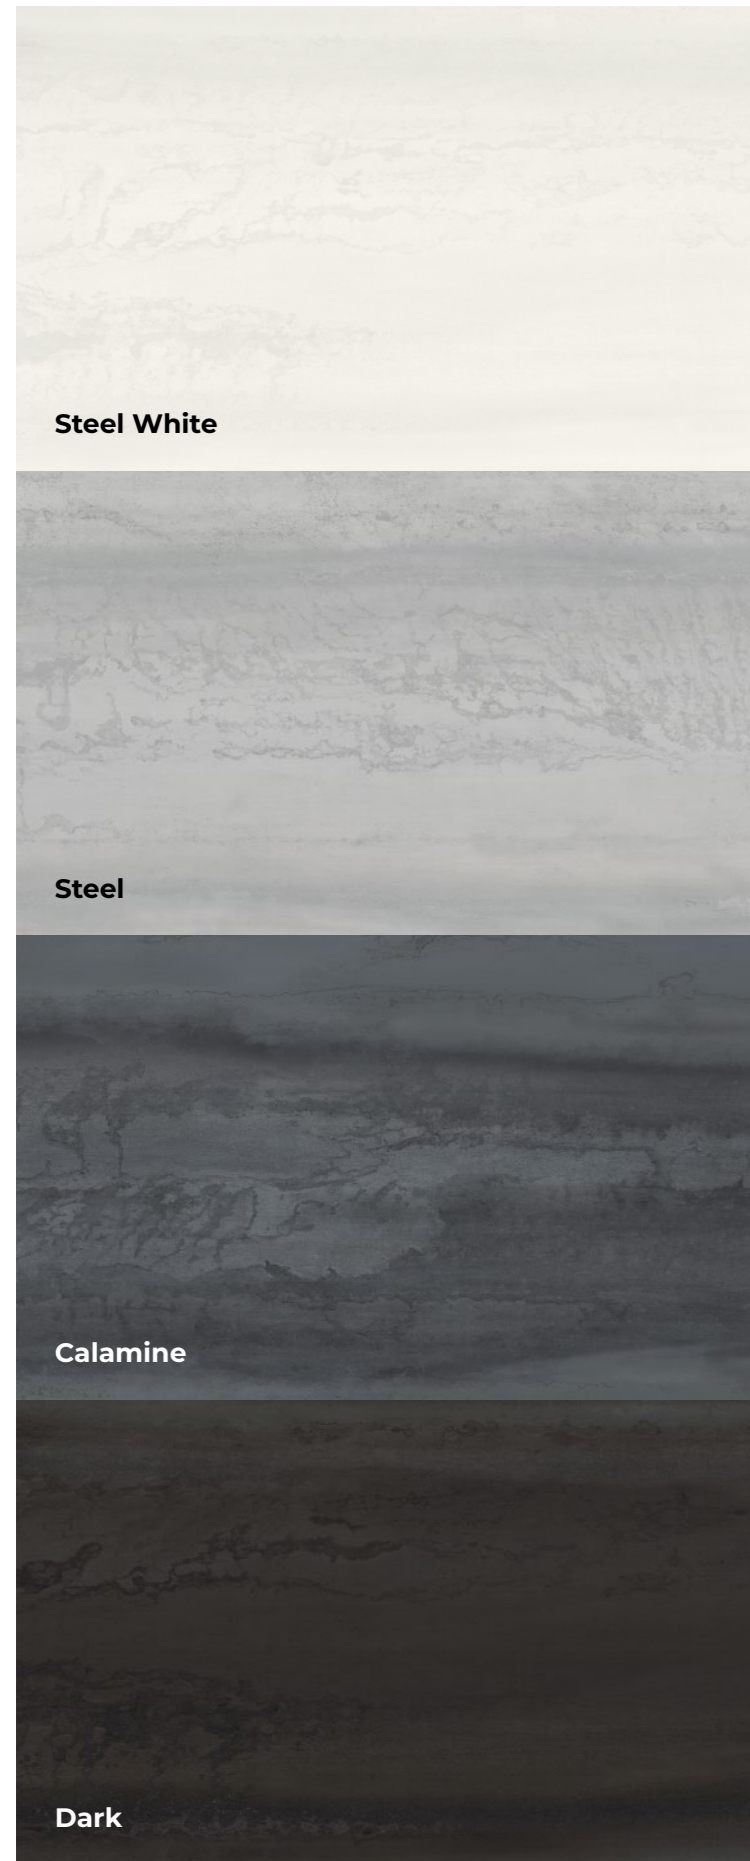

colori

colours - couleurs - farben - colores - цвета

METALLICA