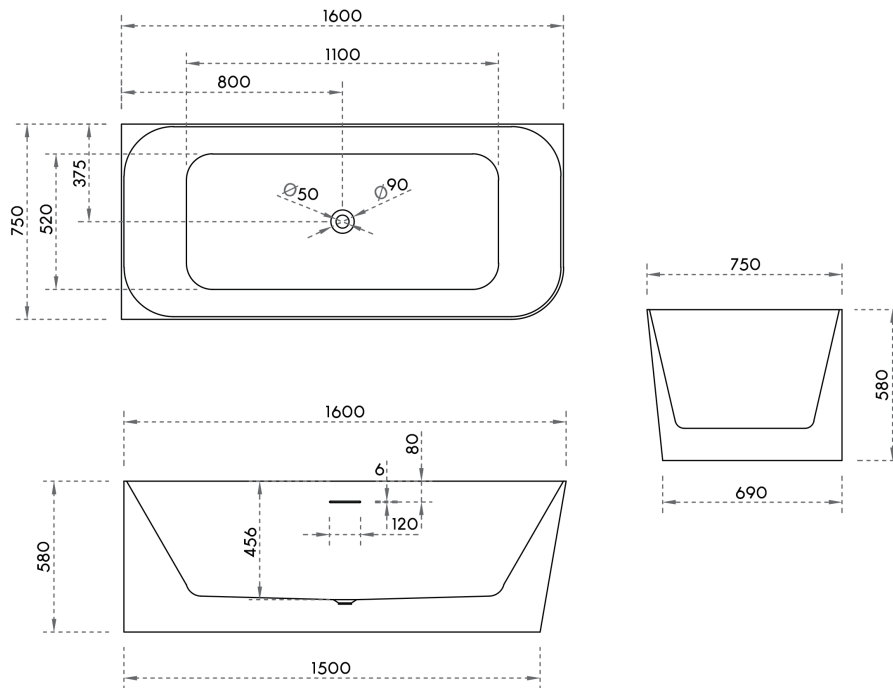

SPECIFICATION SHEET

SKAGEN 1600 Back to Corner (Left) Freestanding Bath
SKU: BTH-AR-7611L SKAGEN 1600

Material	Acrylic
Installation	Back to Corner
Width	1600mm
Depth	750mm
Height	580mm
Adjustable Feet	Yes
Waste Size	40mm
Overflow	Yes
Colour	White
Finish Options	Gloss/Matte White
Configuration Options	Back to Left/Right Corner

Acrylic Bath with Fiberglass Resin Backing

Double Wall Construction for Extra Insulation

Metal Support Frame

5 Year Warranty