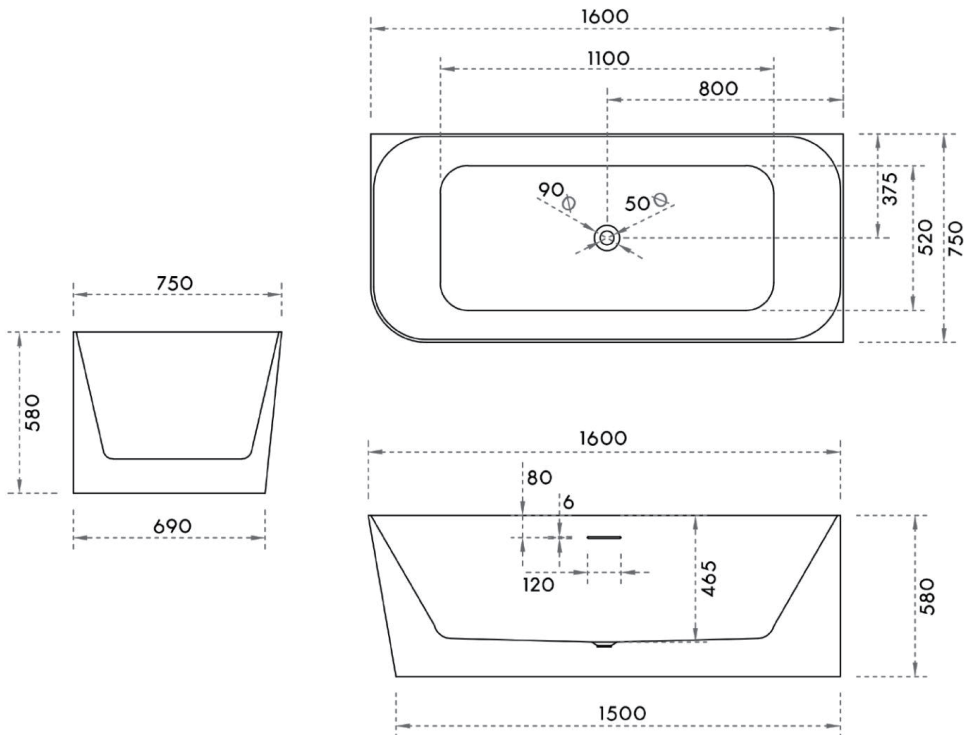

**SPECIFICATION SHEET**

**SKAGEN 1600 Back to Corner (Right) Freestanding Bath**  
SKU: BTH-AR-7611R SKAGEN 1600

<b>Material</b>	Acrylic
<b>Installation</b>	Back to Corner
<b>Width</b>	1600mm
<b>Depth</b>	750mm
<b>Height</b>	580mm
<b>Adjustable Feet</b>	Yes
<b>Waste Size</b>	40mm
<b>Overflow</b>	Yes
<b>Colour</b>	White
<b>Finish Options</b>	Gloss/Matte White
<b>Configuration Options</b>	Back to Left/Right Corner

Acrylic Bath with Fiberglass Resin Backing

Double Wall Construction for Extra Insulation

Metal Support Frame

5 Year Warranty