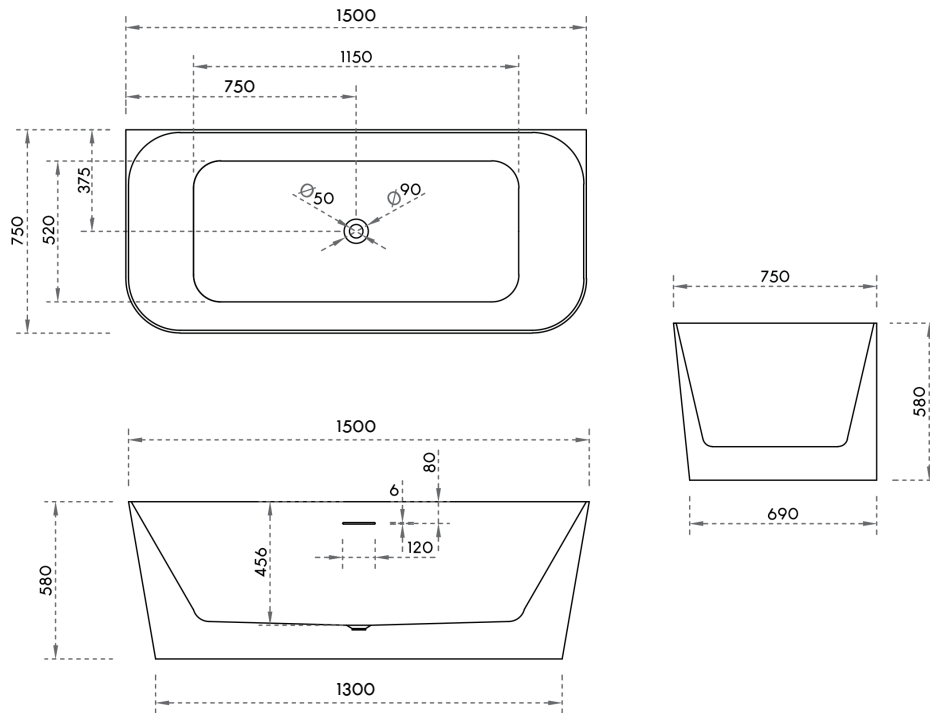

**SPECIFICATION SHEET**

**SKAGEN 1500 Back to Wall Freestanding Bath**

SKU: BTH-AR-7619 SKAGEN EDGE 1500

Material	Sanitary Grade Acrylic
Installation	Back to Wall
Width	1500mm
Depth	750mm
Height	580mm
Adjustable Feet	Yes
Waste Size	40mm
Overflow	Yes
Colour	White
Finish Options	Gloss/Matte
Size Options	<b>W</b> 1500 or 1700mm

Acrylic Bath with Fiberglass Resin Backing

Double Wall Construction for Extra Insulation

Metal Support Frame

5 Year Warranty

[www.toptilebathrooms.co.nz](http://www.toptilebathrooms.co.nz)

Dimensions are approximate.  
Refer to [www.toptilebathrooms.co.nz/warranty](http://www.toptilebathrooms.co.nz/warranty) for full warranty details.