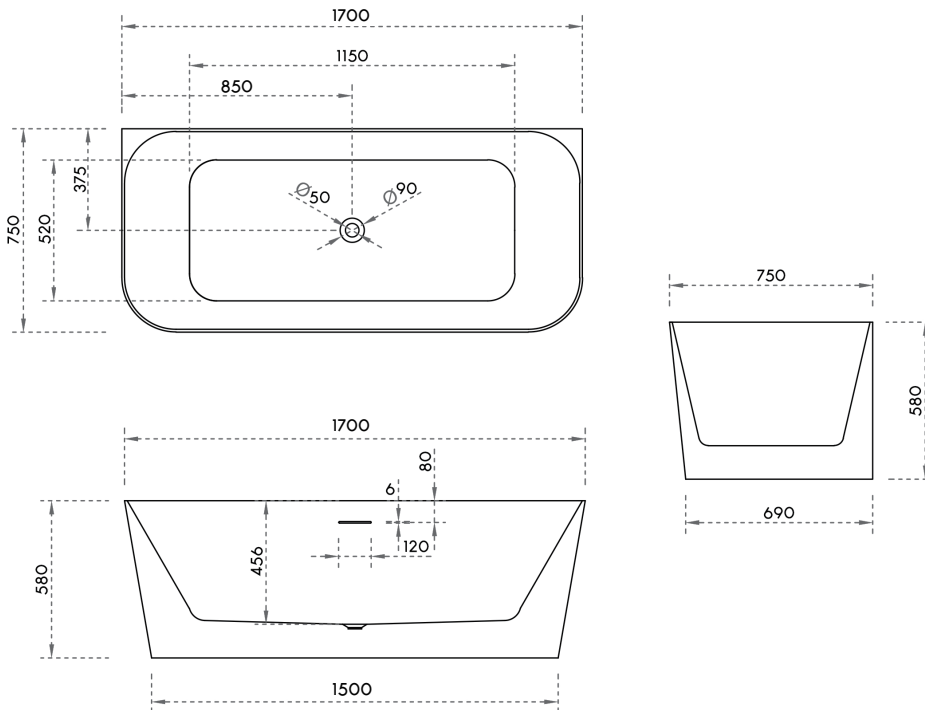

SPECIFICATION SHEET

SKAGEN 1700 Back to Wall Freestanding Bath
SKU: BTH-AR-7619 SKAGEN EDGE 1700

Material	Sanitary Grade Acrylic
Installation	Freestanding
Width	1700mm
Depth	750mm
Height	580mm
Adjustable Feet	Yes
Waste Size	40mm
Overflow	Yes
Colour	White
Finish Options	Gloss/Matte
Size Options	W 1500 or 1700mm

Acrylic Bath with Fiberglass Resin Backing

Double Wall Construction for Extra Insulation

Metal Support Frame

5 Year Warranty