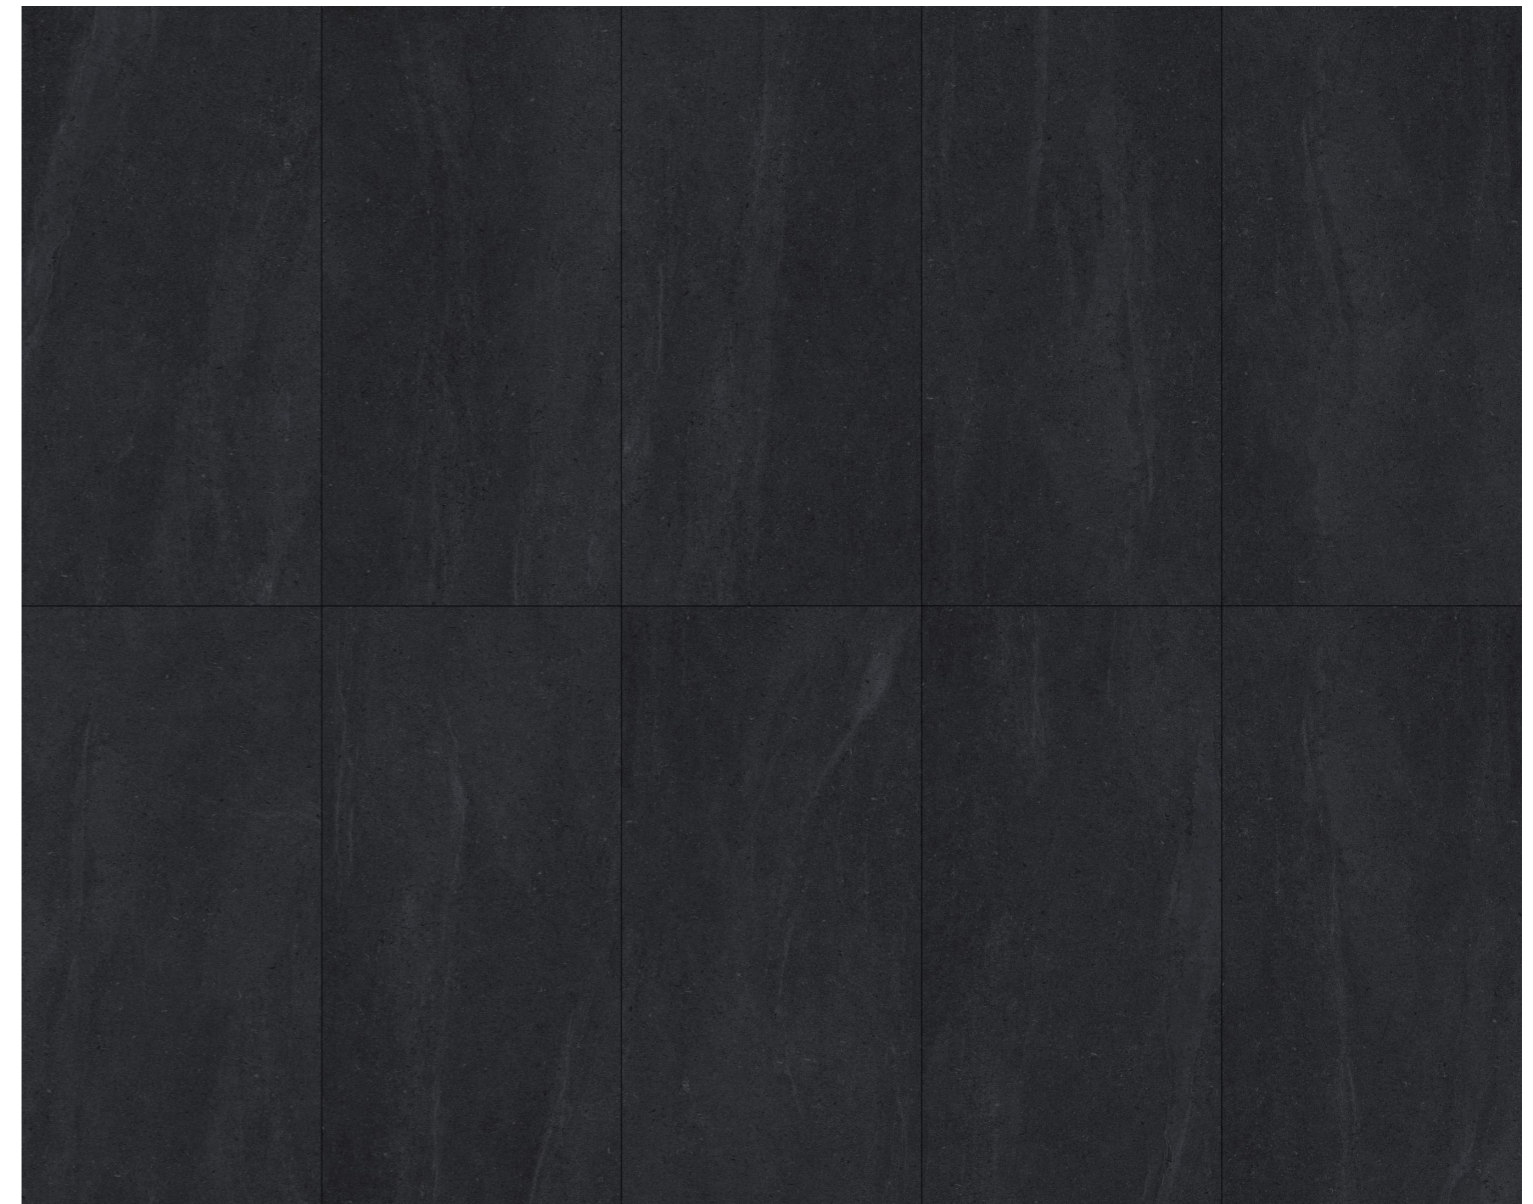

20PATTERNS

中灰/Medium grey FL60SA06

20PATTERNS

深灰/Dark grey FL60SA08

20PATTERNS

白/Off white FL612SA00G

10PATTERNS

浅灰/Light grey FL612SA01G

10PATTERNS

中灰/Medium grey FL612SA06G

10PATTERNS

深灰/Dark grey FL612SA08G

10PATTERNS

白/Off white FL918SA00S

6 PATTERNS

浅灰/Light grey FL918SA01S