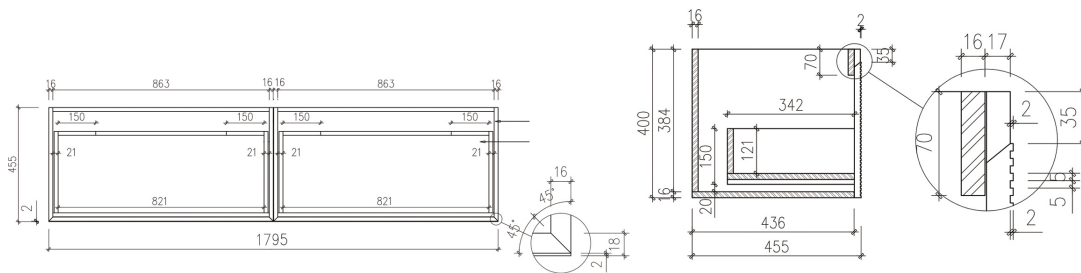

Soft Close Drawers with Unihopper Premium Rails

10

10 Year Warranty for Cabinetry

Plywood with North American Timber Veneer

5

5 Year Warranty for Basin/Benchtop

High Moisture Resistant Ply