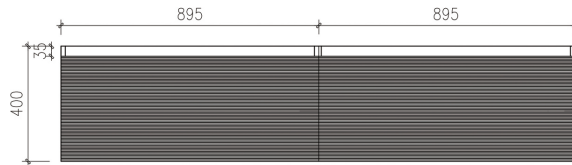

ARUVO™ BECA COLLECTION 1800

SKU: VTK1800

Configuration 2 Large Drawer
Installation Wall Hung
Width 1795mm
Depth 455mm
Height 400mm
Colour Options Matte Black & Oak (Horizontal Grooves) **BO**
Ecrú (Vertical Grooves) **EC**
Powder White (Vertical Grooves) **MW**

Basin Options

Poly-marble Drop-in Basin **NPMB**
Wave Composite Stone Drop-in Basin **CSDB-WAVE**
Hermis Composite Stone Drop-in Basin **CSDB-HERMIS**
Arc Composite Stone Drop-in Basin **CSDB-ARC**
Composite Stone Benchtop **CSBT**