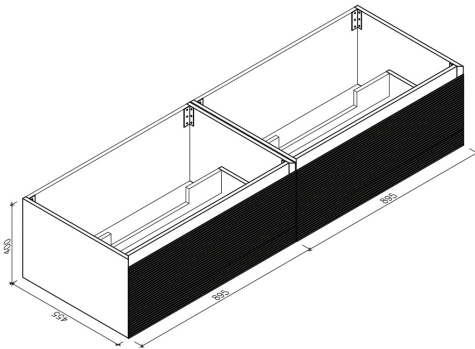

ARUVO™ BECA COLLECTION 1800

SKU: VTK1800

Configuration 2 Large Drawer
Installation Wall Hung
Width 1795mm
Depth 455mm
Height 400mm
Colour Options Matte Black & Oak (Horizontal Grooves) **BO**
Ecrú (Vertical Grooves) **EC**
Powder White (Vertical Grooves) **MW**

Basin Options

Poly-marble Drop-in Basin **NPMB**
Wave Composite Stone Drop-in Basin **CSDB-WAVE**
Hermis Composite Stone Drop-in Basin **CSDB-HERMIS**
Arc Composite Stone Drop-in Basin **CSDB-ARC**
Composite Stone Benchtop **CSBT**