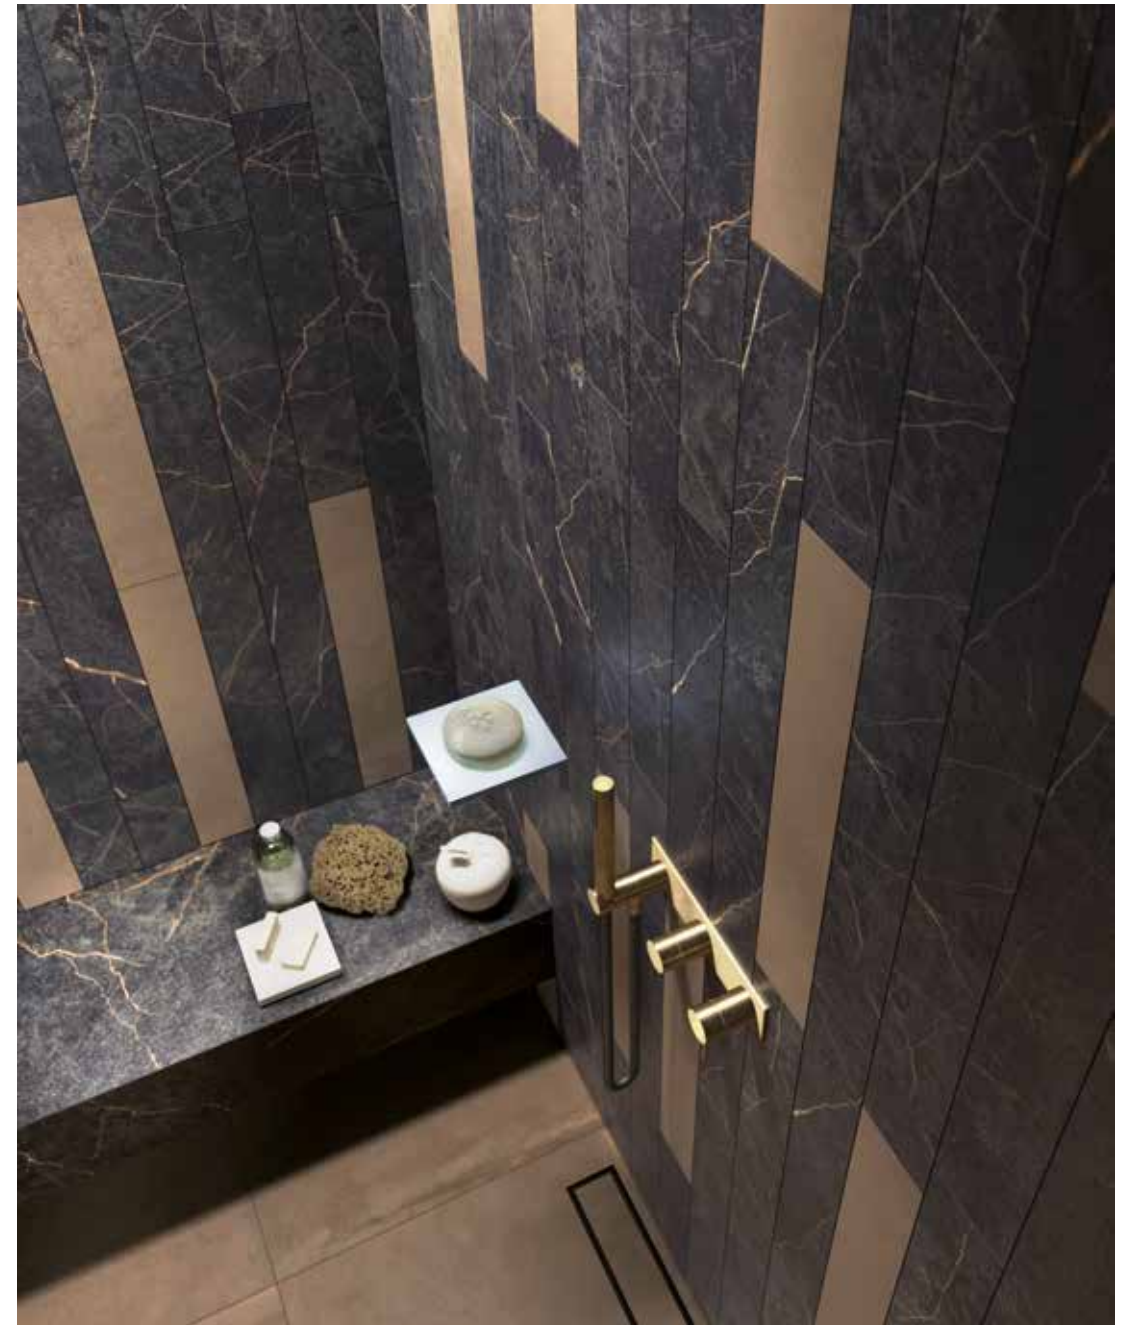

*wall: EPOQUE black 60x120 rett., WORN copper 30x120 rett.
floor: WORN copper 60x60 rett.*

*wall: EPOQUE black 10x60 rett., 60x120 rett., WORN copper 10x60 rett.
floor: WORN copper 60x60 rett.*