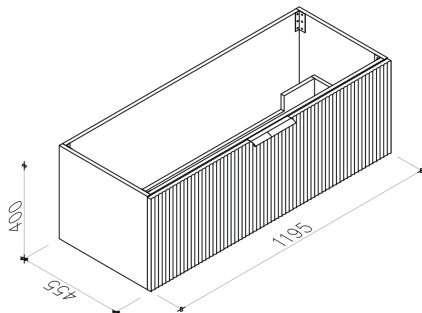

Soft Close Drawers with Unihopper Premium Rails

10

10 Year Warranty for Cabinetry

Plywood with North American Timber Veneer

5

5 Year Warranty for Basin/Benchtop

High Moisture Resistant Ply

www.toptilebathrooms.co.nz

Dimensions are approximate.
Refer to www.toptilebathrooms.co.nz/warranty for full warranty details.

Unihopper® ARUVO
2020 style to your bathroom

Perfect for You