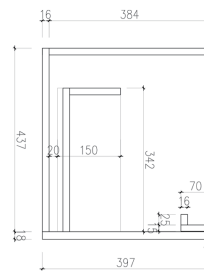

Soft Close Drawers with Unihopper Premium Rails

10

10 Year Warranty for Cabinetry

Plywood with North American Timber Veneer

5

5 Year Warranty for Basin/Benchtop

High Moisture Resistant Ply

www.toptilebathrooms.co.nz

Dimensions are approximate.
Refer to www.toptilebathrooms.co.nz/warranty for full warranty details.

Unihopper® ARUVO
2020 style to your bathroom

Perfect for You