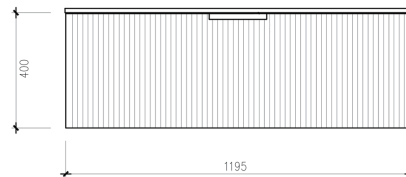

Soft Close Drawers with Unihopper Premium Rails

10

10 Year Warranty for Cabinetry

Plywood with North American Timber Veneer

5

5 Year Warranty for Basin/Benchtop

High Moisture Resistant Ply

www.toptilebathrooms.co.nz

Dimensions are approximate.
Refer to www.toptilebathrooms.co.nz/warranty for full warranty details.

Unihopper® ARUVO
2020 style to your bathroom

Perfect for You