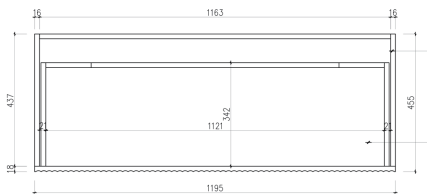

Soft Close Drawers with Unihopper Premium Rails

10

10 Year Warranty for Cabinetry

Plywood with North American Timber Veneer

5

5 Year Warranty for Basin/Benchtop

High Moisture Resistant Ply

www.toptilebathrooms.co.nz

Dimensions are approximate.
Refer to www.toptilebathrooms.co.nz/warranty for full warranty details.

Unihopper® ARUVO
2020 style to your bathroom

Perfect for You