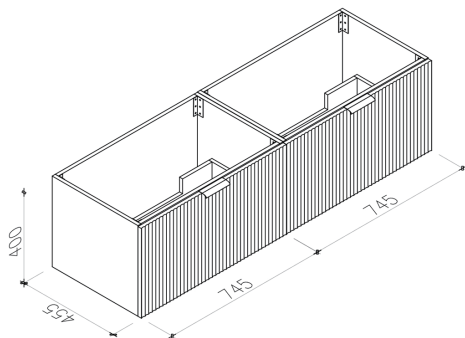

Soft Close Drawers with Unihopper Premium Rails

10

10 Year Warranty for Cabinetry

Plywood with North American Timber Veneer

5

5 Year Warranty for Basin/Benchtop

High Moisture Resistant Ply