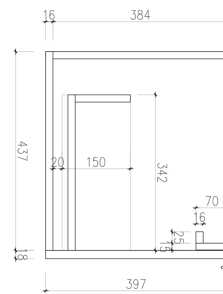

Soft Close Drawers with Unihopper Premium Rails

10

10 Year Warranty for Cabinetry

Plywood with North American Timber Veneer

5

5 Year Warranty for Basin/Benchtop

High Moisture Resistant Ply