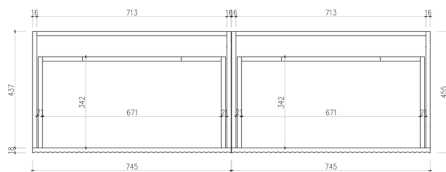

Soft Close Drawers with Unihopper Premium Rails

10

10 Year Warranty for Cabinetry

Plywood with North American Timber Veneer

5

5 Year Warranty for Basin/Benchtop

High Moisture Resistant Ply