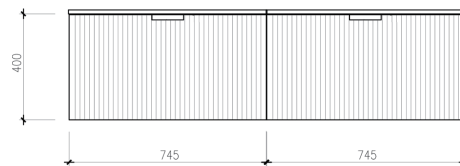

Soft Close Drawers with Unihopper Premium Rails

10

10 Year Warranty for Cabinetry

Plywood with North American Timber Veneer

5

5 Year Warranty for Basin/Benchtop

High Moisture Resistant Ply