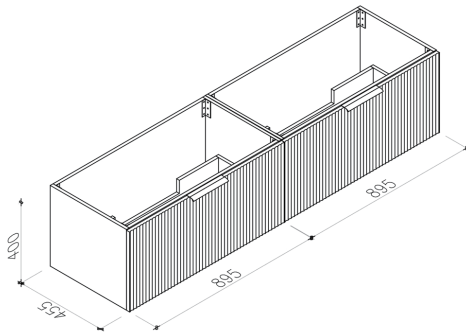

ARUVO™ ROMEO COLLECTION 1800D

SKU: VWG1800D

Configuration 2 Large Drawer
Installation Wall Hung
Width 1790mm
Depth 455mm
Height 400mm
Colour Options Light Grey **LG**
 Natural Oak **NA**
 Rich Walnut **WN**

Basin Options

Wave Composite Stone Drop-in Basin **CSDB-WAVE**
 Hermis Composite Stone Drop-in Basin **CSDB-HERMIS**
 Arc Composite Stone Drop-in Basin **CSDB-ARC**
 Composite Stone Benchtop **CSBT**

Soft Close Drawers with Unihopper Premium Rails