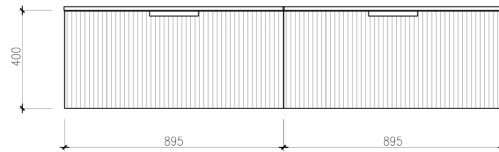

ARUVO™ ROMEO COLLECTION 1800D

SKU: VWG1800D

Configuration 2 Large Drawer
Installation Wall Hung
Width 1790mm
Depth 455mm
Height 400mm
Colour Options Light Grey **LG**
 Natural Oak **NA**
 Rich Walnut **WN**

Basin Options

Wave Composite Stone Drop-in Basin **CSDB-WAVE**
 Hermis Composite Stone Drop-in Basin **CSDB-HERMIS**
 Arc Composite Stone Drop-in Basin **CSDB-ARC**
 Composite Stone Benchtop **CSBT**

Soft Close Drawers with Unihopper Premium Rails