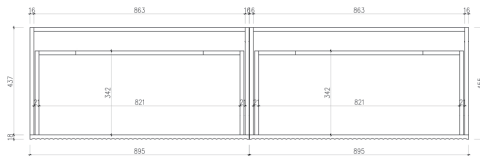

Soft Close Drawers with Unihopper Premium Rails

10

10 Year Warranty for Cabinetry

Plywood with North American Timber Veneer

5

5 Year Warranty for Basin/Benchtop

High Moisture Resistant Ply

www.toptilebathrooms.co.nz

Dimensions are approximate.
Refer to www.toptilebathrooms.co.nz/warranty for full warranty details.

Perfect for You