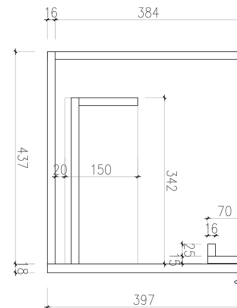

Soft Close Drawers with Unihopper Premium Rails

10

10 Year Warranty for Cabinetry

Plywood with North American Timber Veneer

5

5 Year Warranty for Basin/Benchtop

High Moisture Resistant Ply

www.toptilebathrooms.co.nz

Dimensions are approximate.
Refer to www.toptilebathrooms.co.nz/warranty for full warranty details.

Perfect for You