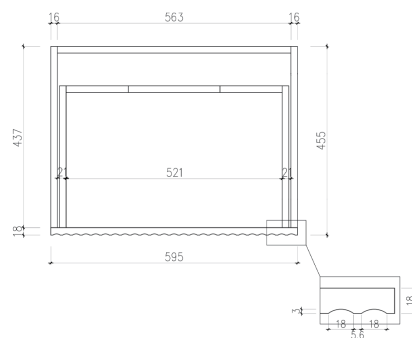

Soft Close Drawers with Unihopper Premium Rails

10 Year Warranty for Cabinetry

Plywood with North American Timber Veneer

5 Year Warranty for Basin/Benchtop

High Moisture Resistant Ply