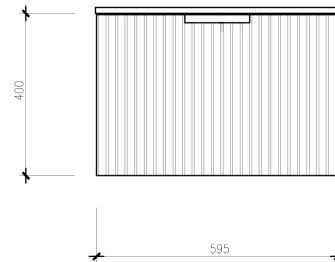

Soft Close Drawers with Unihopper Premium Rails

10 Year Warranty for Cabinetry

Plywood with North American Timber Veneer

5 Year Warranty for Basin/Benchtop

High Moisture Resistant Ply