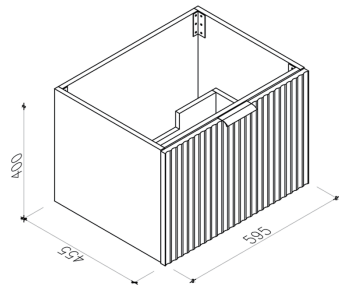

Soft Close Drawers with Unihopper Premium Rails

10 Year Warranty for Cabinetry

Plywood with North American Timber Veneer

5 Year Warranty for Basin/Benchtop

High Moisture Resistant Ply