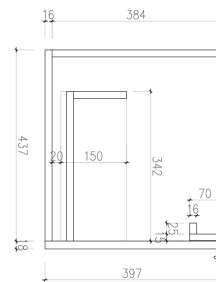

Soft Close Drawers with Unihopper Premium Rails

10 Year Warranty for Cabinetry

Plywood with North American Timber Veneer

5 Year Warranty for Basin/Benchtop

High Moisture Resistant Ply