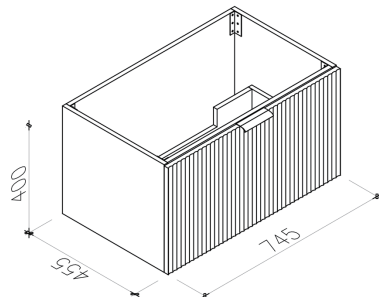

Soft Close Drawers with Unihopper Premium Rails

10

10 Year Warranty for Cabinetry

Plywood with North American Timber Veneer

5

5 Year Warranty for Basin/Benchtop

High Moisture Resistant Ply