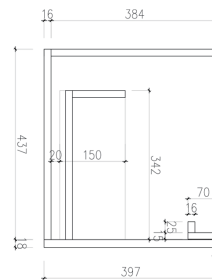

Basin Options

Poly-marble Drop-in Basin **NPMB**
Wave Composite Stone Drop-in Basin (Centered/Offset Left Waste) **CSDB-WAVE**
Hermis Composite Stone Drop-in Basin **CSDB-HERMIS**
Arc Composite Stone Drop-in Basin **CSDB-ARC**
Composite Stone Benchtop **CSBT**