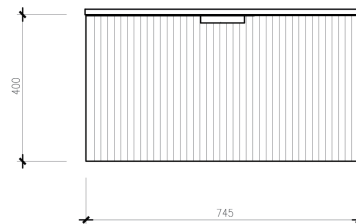

Basin Options

Poly-marble Drop-in Basin **NPMB**
Wave Composite Stone Drop-in Basin (Centered/Offset Left Waste) **CSDB-WAVE**
Hermis Composite Stone Drop-in Basin **CSDB-HERMIS**
Arc Composite Stone Drop-in Basin **CSDB-ARC**
Composite Stone Benchtop **CSBT**