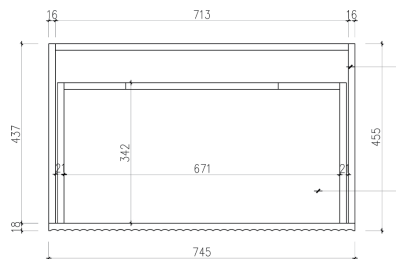

ARUVO™ ROMEO COLLECTION 750

SKU: VWG750

Configuration 1 Large Drawer w/ Centre Single Basin
Installation Wall Hung
Width 745mm
Depth 455mm
Height 400mm
Colour Options Light Grey **LG**
 Natural Oak **NA**
 Rich Walnut **WN**

Basin Options

Poly-marble Drop-in Basin **NPMB**
 Wave Composite Stone Drop-in Basin (Centered/Offset Left Waste) **CSDB-WAVE**
 Hermis Composite Stone Drop-in Basin **CSDB-HERMIS**
 Arc Composite Stone Drop-in Basin **CSDB-ARC**
 Composite Stone Benchtop **CSBT**