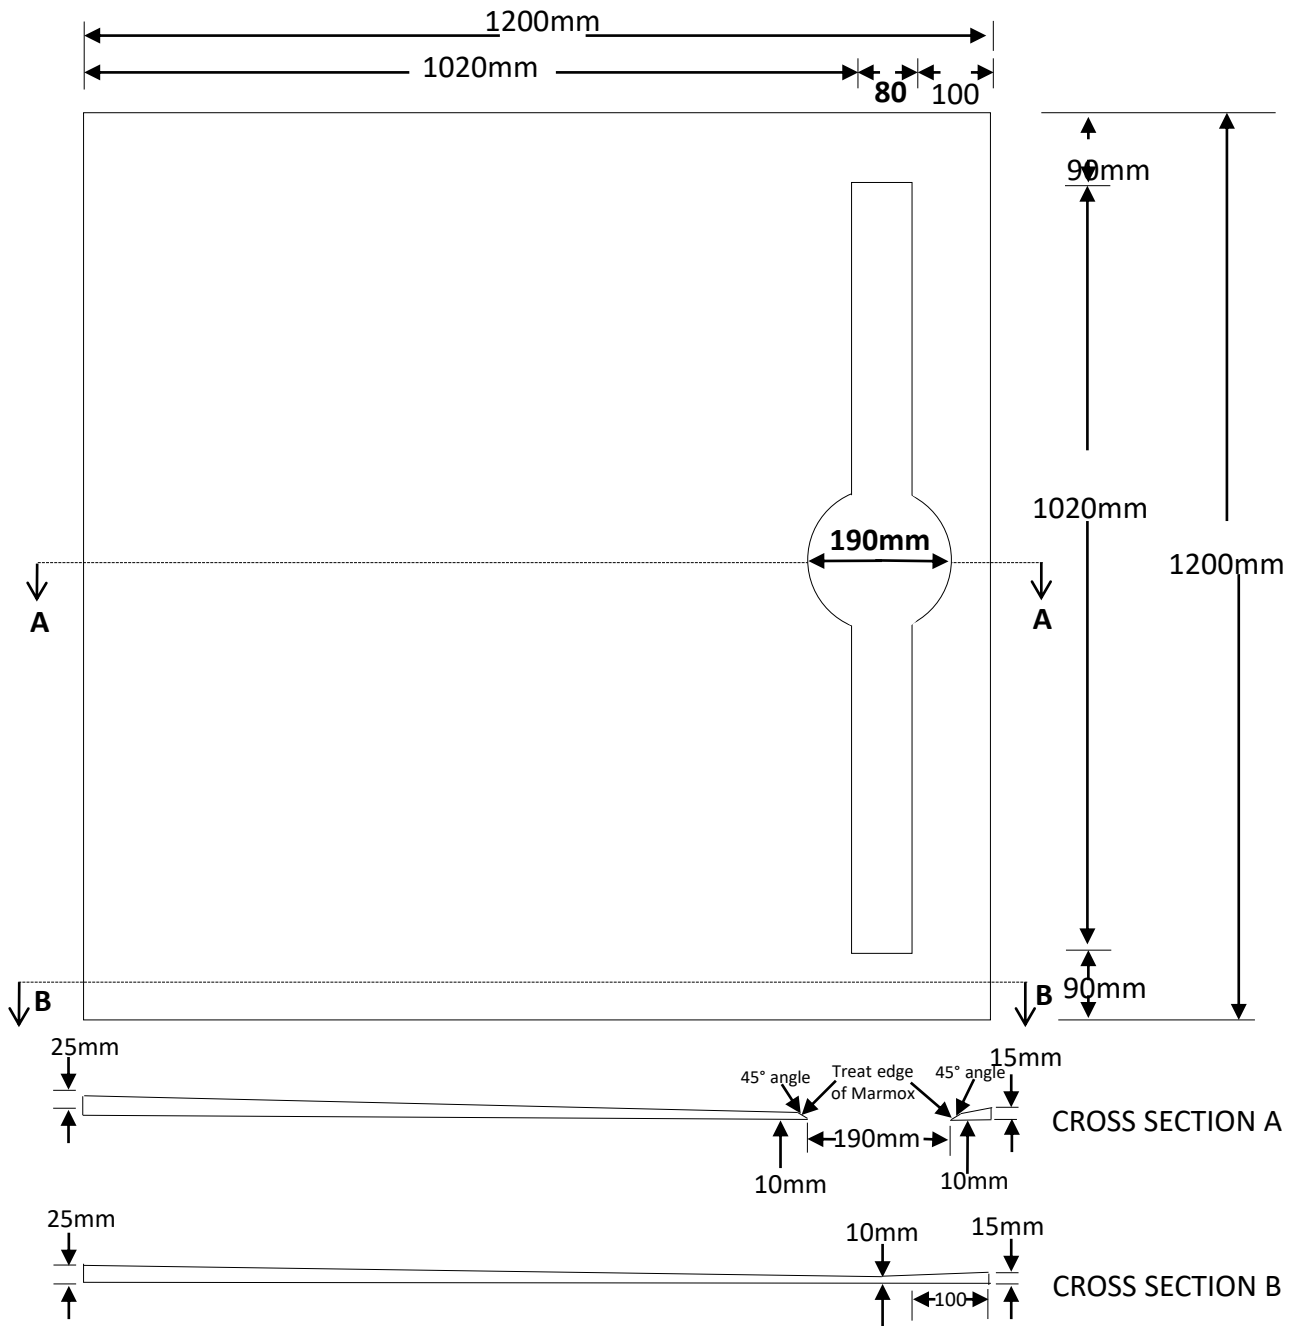

Channel Drain

marmox

1200mm x 1200mm

Code: MXPST 1.2 -1.2 TDTV

Top View

1200mm x 1200mm

Code: MXPST 1.2 -1.2 TDTV

Bottom View