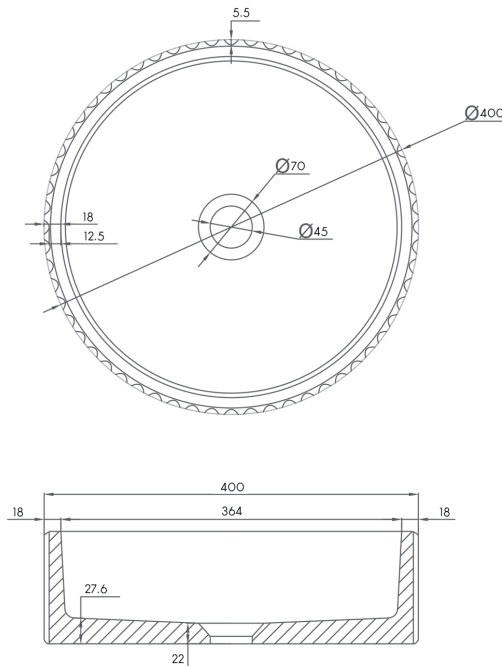

ARUVO™ PLINTH Concrete Vessel

SKU: SSB-PLINTH

Material	Concrete
Installation	Bench-mount
Width	400mm
Depth	400mm
Height	120mm
Overflow	No
Colour Options	White Black
Finish	Matte
Waste Diameter	45mm

Water & Stain-Resistant Nano Sealant Coating