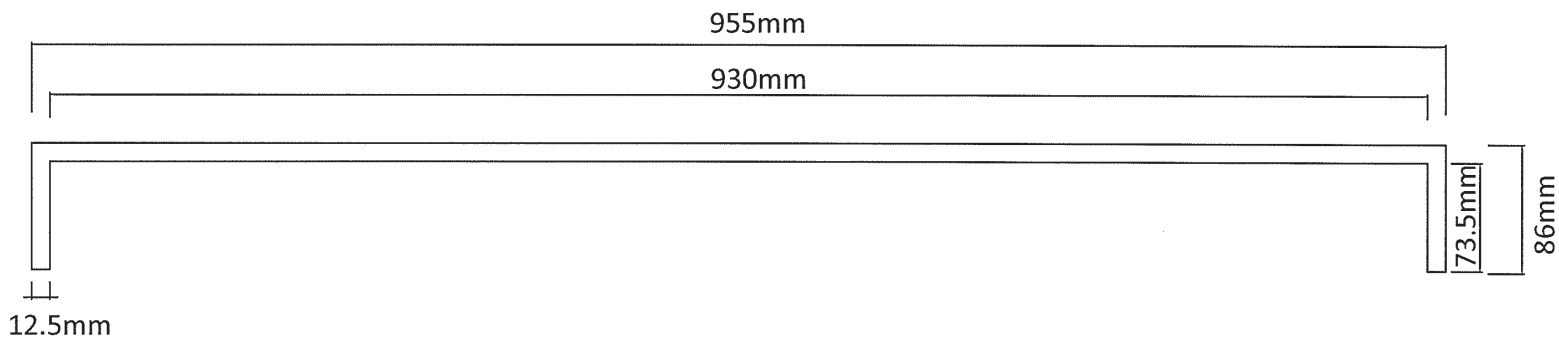

SHOWER NICHE - 930mm x 330mm (inside dimensions)

External dimensions: 955 x 355mm

Packers : 2 packers included with this size.