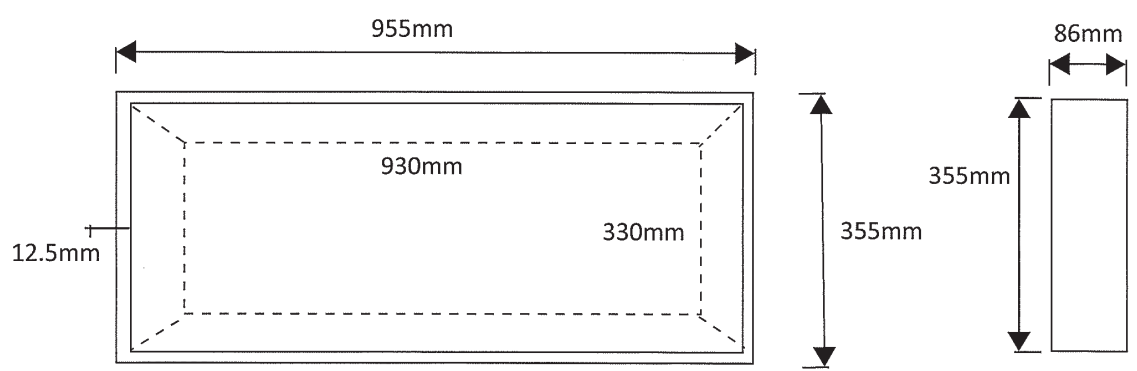

SHOWER NICHE - 930mm x 330mm (inside dimensions)

External dimensions: 955 x 355mm

Packers : 2 packers included with this size.