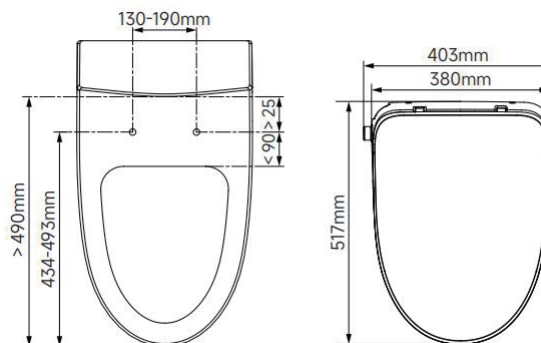

## ARUVO EUPHORIA Intelligent Toilet Seat

SKU: AR-TC-EUPHORIA

<b>Dimension:</b>	W403 x H112 x D517mm
<b>Material:</b>	High Grade Polypropylene
<b>Colour:</b>	Gloss White
<b>Toilet Seat:</b>	Soft Close & Quick Release
<b>IP Rating:</b>	IPX4
<b>Watts/Voltage:</b>	220-240V
<b>Parts Included:</b>	Remote control and stand, Inlet pipe, High hazard backflow preventer and T valve
<b>Installation:</b>	Must be installed in accordance with AS/NZS 3500.1, which requires installation of a high hazard backflow prevention device (included). Please consult with your registered Plumber.
<b>Water Temperature:</b>	5 Level Adjustment
<b>Water Volume:</b>	4 Level Adjustment
<b>Cleaning Mode:</b>	Rear washing/Oscillating washing, Front washing/Oscillating washing, Strong and soft washing, Warm and cold washing
<b>Nozzle Position:</b>	5 Level Adjustment
<b>Warm Air Volume:</b>	Over 0.2m <sup>3</sup> /min
<b>Warm Air Temperature:</b>	Level Adjustment
<b>Heated Seat:</b>	5 Level Adjustment
<b>Power Cord Length:</b>	About 1.6m

Retrofit Application

Patent Innovative Arc-angled Nozzle Design

Easy Installation

5 Temperature Setting for Seat, Water & Air Drying

[www.toptilebathrooms.co.nz](http://www.toptilebathrooms.co.nz)

Dimensions are approximate.  
Refer to [www.toptilebathrooms.co.nz/warranty](http://www.toptilebathrooms.co.nz/warranty) for full warranty details.