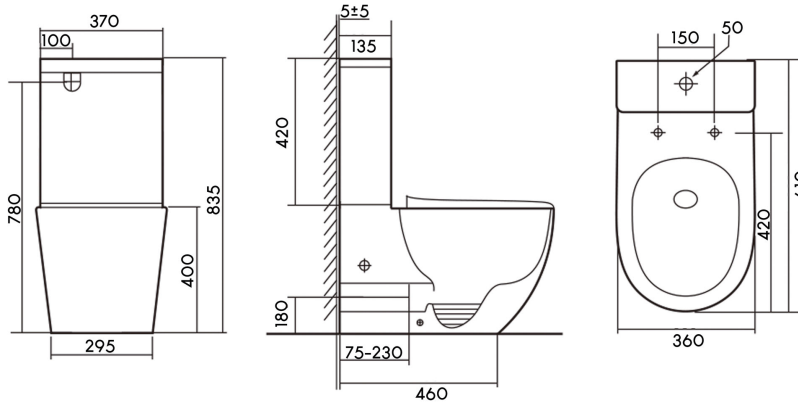

Rimfree Bowl
Eliminates areas for dirt and grime so cleaning is a breeze.

Tornado 360° Flush
Full 360° spiral rapid flush ensures whole bowl is flushed perfectly clean every time.

Hygienic to the Max
Nano glazed anti-bacterial technology prevents surface dirt accumulation and bacteria breeding.

Ultra Quiet Flush
Enjoy the powerful yet quiet flush especially nighttime trips to the bathroom.

Efficient Water Saving
Reduce the water consumption without compromising performance, making it a responsible and sustainable choice.

5 Year Warranty
5 year warranty on vitreous china pan & cistern. 1 year warranty on seat.