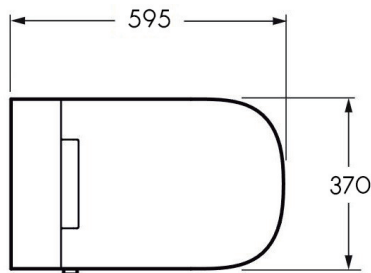

Features:

- Rear wash & female wash
- Heated seat
- Instant warm water
- Adjustable nozzle position
- Adjustable water temperature and flow
- Night light
- Nozzle disassembly and Antibacterial
- Drying function
- Pre-wetting of pan
- Self-cleaning nozzle
- Deodorization
- Remote control