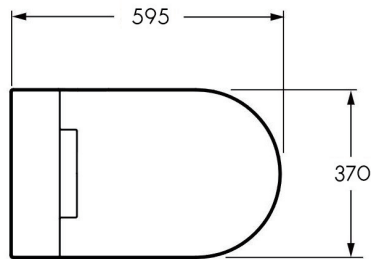

Features:

- Rear wash & female wash
- Heated seat
- Instant warm water
- Adjustable nozzle position
- Adjustable water temperature and flow
- Night light
- Nozzle disassembly and Antibacterial
- Drying function
- Pre-wetting of pan
- Self-cleaning nozzle
- Deodorization
- Remote control